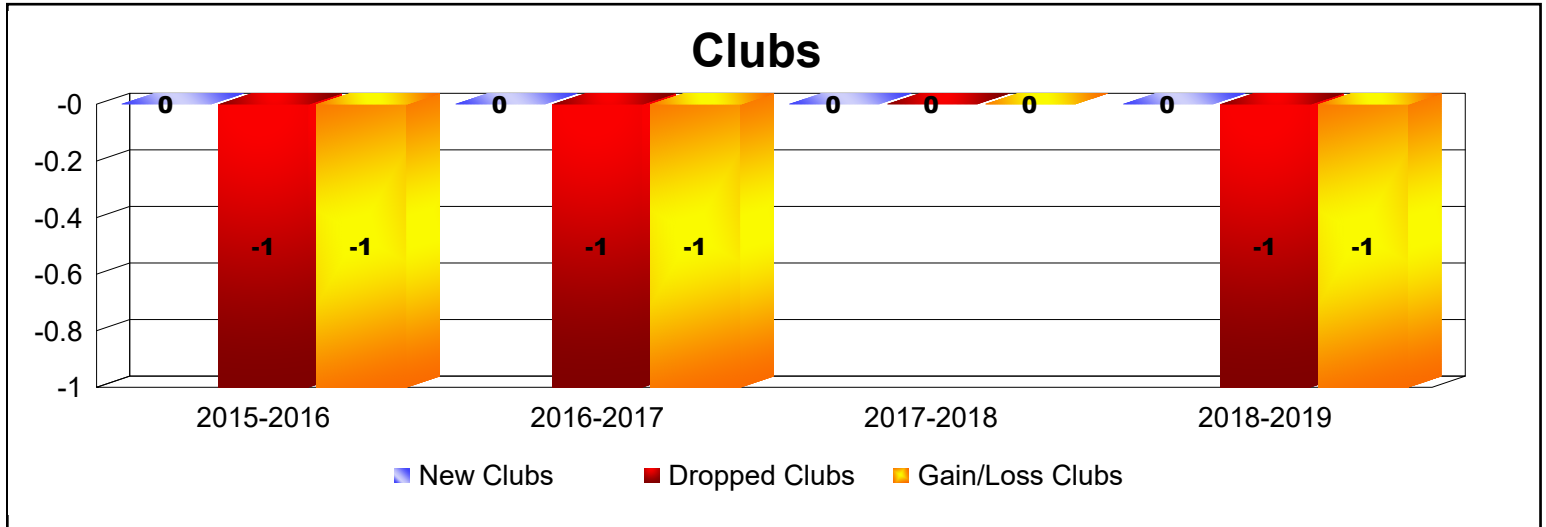

Year	New Clubs	Dropped Clubs	Gain/Loss Clubs	New Members	Charter Members	Reinstate Members	Transfer Members	Total Member Added	Total Members Dropped	Gain/Loss Members
2015-2016	0	-1	-1	1	0	0	1	2	-19	-17
2016-2017	0	-1	-1	0	0	0	0	0	-15	-15
2017-2018	0	0	0	0	0	0	0	0	0	0
2018-2019	0	-1	-1	0	0	0	0	0	-5	-5
<b>Average</b>	<b>0</b>	<b>-1</b>	<b>-1</b>	<b>0</b>	<b>0</b>	<b>0</b>	<b>0</b>	<b>1</b>	<b>-10</b>	<b>-9</b>

Year	New Clubs	Dropped Clubs	Gain/Loss Clubs	New Members	Charter Members	Reinstate Members	Transfer Members	Total Member Added	Total Members Dropped	Gain/Loss Members
2015-2016	0	0	0	123	0	3	20	146	-165	-19
2016-2017	0	0	0	110	2	4	11	127	-144	-17
2017-2018	0	0	0	134	0	11	17	162	-181	-19
2018-2019	0	0	0	84	1	3	11	99	-137	-38
2019-2020	0	-3	-3	82	1	10	15	108	-150	-42
<b>Average</b>	<b>0</b>	<b>-1</b>	<b>-1</b>	<b>107</b>	<b>1</b>	<b>6</b>	<b>15</b>	<b>128</b>	<b>-155</b>	<b>-27</b>