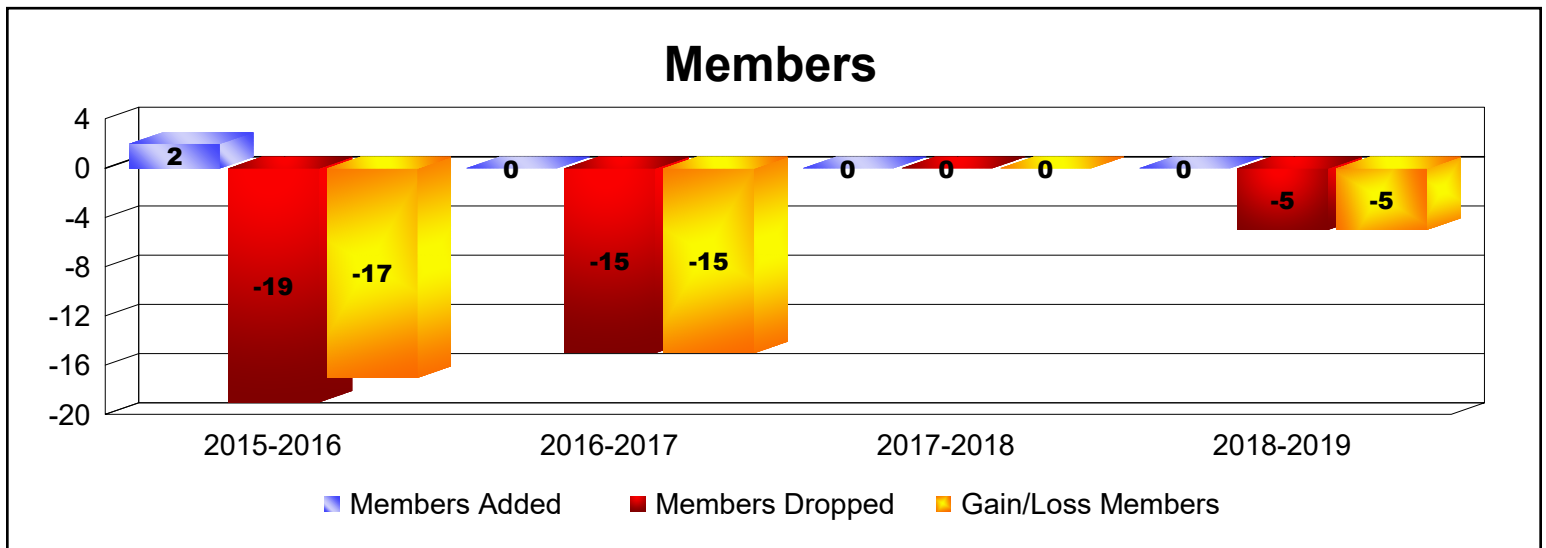

Year	New Clubs	Dropped Clubs	Gain/Loss Clubs	New Members	Charter Members	Reinstate Members	Transfer Members	Total Member Added	Total Members Dropped	Gain/Loss Members
2015-2016	0	-1	-1	1	0	0	1	2	-19	-17
2016-2017	0	-1	-1	0	0	0	0	0	-15	-15
2017-2018	0	0	0	0	0	0	0	0	0	0
2018-2019	0	-1	-1	0	0	0	0	0	-5	-5
<b>Average</b>	<b>0</b>	<b>-1</b>	<b>-1</b>	<b>0</b>	<b>0</b>	<b>0</b>	<b>0</b>	<b>1</b>	<b>-10</b>	<b>-9</b>

Year	New Clubs	Dropped Clubs	Gain/Loss Clubs	New Members	Charter Members	Reinstate Members	Transfer Members	Total Member Added	Total Members Dropped	Gain/Loss Members
2015-2016	0	0	0	123	0	3	20	146	-165	-19
2016-2017	0	0	0	110	2	4	11	127	-144	-17
2017-2018	0	0	0	134	0	11	17	162	-181	-19
2018-2019	0	0	0	84	1	3	11	99	-137	-38
2019-2020	0	-3	-3	82	1	10	15	108	-150	-42
<b>Average</b>	<b>0</b>	<b>-1</b>	<b>-1</b>	<b>107</b>	<b>1</b>	<b>6</b>	<b>15</b>	<b>128</b>	<b>-155</b>	<b>-27</b>